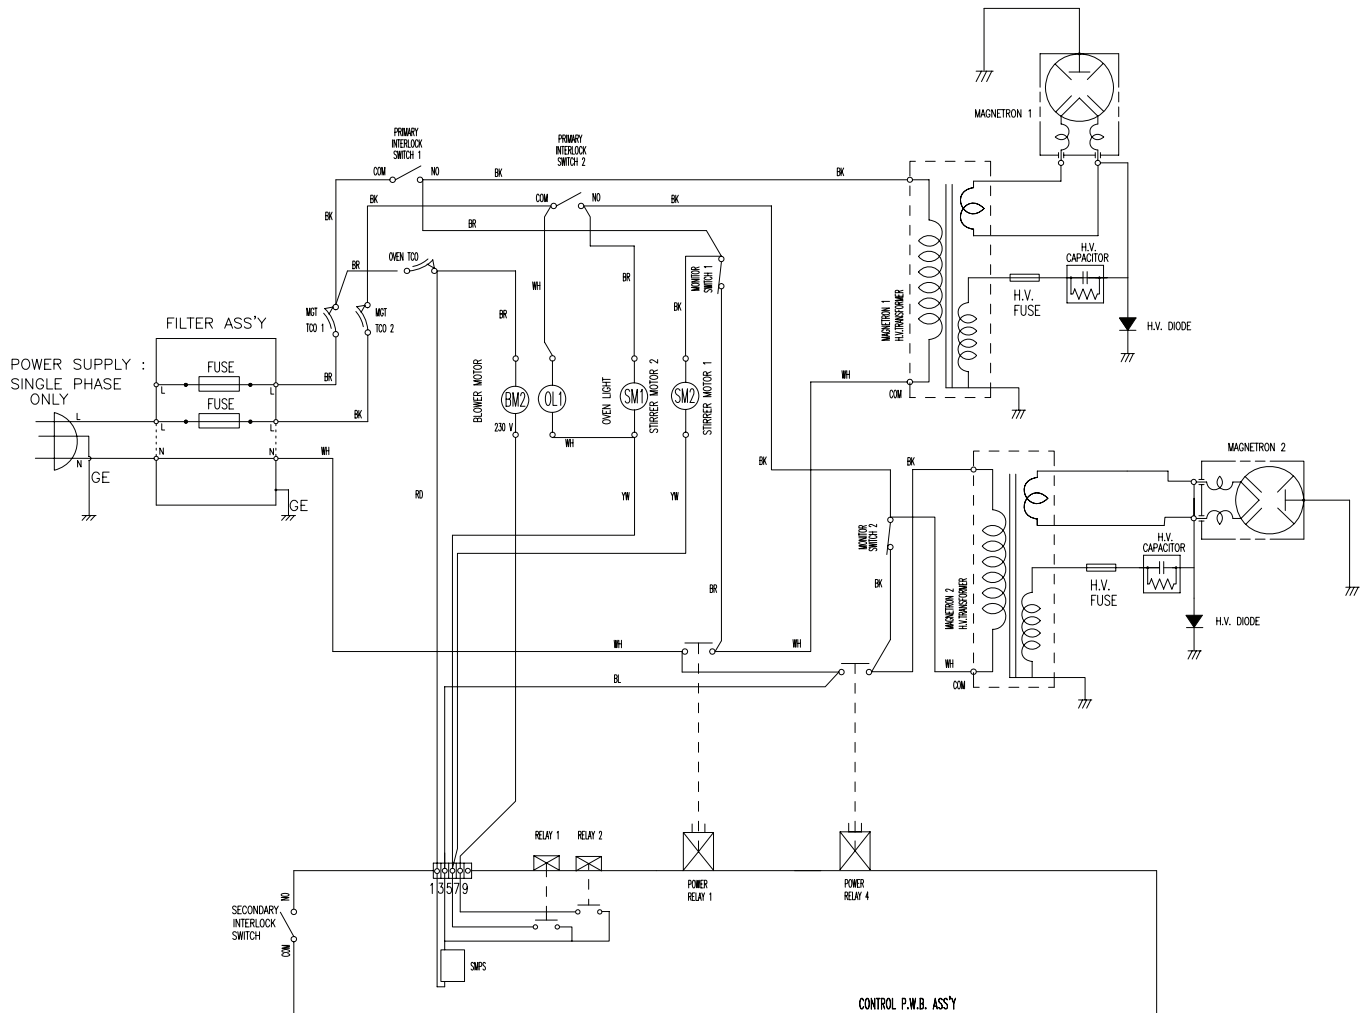

Machine	Explode	Code	Description
Buffalo Programmable Commerical Microwave - 34Ltr 1800watt	1		Cavity Assembly
Buffalo Programmable Commerical Microwave - 34Ltr 1800watt	2		Back Plate
Buffalo Programmable Commerical Microwave - 34Ltr 1800watt	3		Inner Plate Cover
Buffalo Programmable Commerical Microwave - 34Ltr 1800watt	4	AK764	Thermostat Bracket
Buffalo Programmable Commerical Microwave - 34Ltr 1800watt	37		Thermostat
Buffalo Programmable Commerical Microwave - 34Ltr 1800watt	5		Baseplate
Buffalo Programmable Commerical Microwave - 34Ltr 1800watt	6	AK809	Foot Cushion Block (set 6)
Buffalo Programmable Commerical Microwave - 34Ltr 1800watt	7	AK741	Control Panel Assembly
Buffalo Programmable Commerical Microwave - 34Ltr 1800watt	8	AK746	Control Panel
Buffalo Programmable Commerical Microwave - 34Ltr 1800watt	9		Control Panel Decoration
Buffalo Programmable Commerical Microwave - 34Ltr 1800watt	10		PCB
Buffalo Programmable Commerical Microwave - 34Ltr 1800watt	11	AK751	Membrane Switch
Buffalo Programmable Commerical Microwave - 34Ltr 1800watt	17	AK755	Door Assembly
Buffalo Programmable Commerical Microwave - 34Ltr 1800watt	18		Door Frame Assembly
Buffalo Programmable Commerical Microwave - 34Ltr 1800watt	19	AK758	Latch
Buffalo Programmable Commerical Microwave - 34Ltr 1800watt	20		Spring
Buffalo Programmable Commerical Microwave - 34Ltr 1800watt	21		Door Shaft
Buffalo Programmable Commerical Microwave - 34Ltr 1800watt	22		Door Film
Buffalo Programmable Commerical Microwave - 34Ltr 1800watt	23		Glass Door Screen
Buffalo Programmable Commerical Microwave - 34Ltr 1800watt	24		Door Panel
Buffalo Programmable Commerical Microwave - 34Ltr 1800watt	25		Door Seal
Buffalo Programmable Commerical Microwave - 34Ltr 1800watt	26		D/Panel Decoration
Buffalo Programmable Commerical Microwave - 34Ltr 1800watt	27		Handle
Buffalo Programmable Commerical Microwave - 34Ltr 1800watt	28	AK779	Magnetron
Buffalo Programmable Commerical Microwave - 34Ltr 1800watt	29	AK800	H.V.Transformer
Buffalo Programmable Commerical Microwave - 34Ltr 1800watt	30	AK803	H.V.Capacitor
Buffalo Programmable Commerical Microwave - 34Ltr 1800watt	31	AK806	H.V.Diode
Buffalo Programmable Commerical Microwave - 34Ltr 1800watt	32	AK797	Fuse
Buffalo Programmable Commerical Microwave - 34Ltr 1800watt	33+34	AK773	Noise Fliter Assembly
Buffalo Programmable Commerical Microwave - 34Ltr 1800watt	35	AK782	Integrated Lamp
Buffalo Programmable Commerical Microwave - 34Ltr 1800watt	36	AK814	Power Cord
Buffalo Programmable Commerical Microwave - 34Ltr 1800watt	38	AK765	Thermostat
Buffalo Programmable Commerical Microwave - 34Ltr 1800watt	39		Plastic Heat Insulator
Buffalo Programmable Commerical Microwave - 34Ltr 1800watt	40	AK787	Latch Board
Buffalo Programmable Commerical Microwave - 34Ltr 1800watt	41	AK784	Microswitch
Buffalo Programmable Commerical Microwave - 34Ltr 1800watt	42	AK785	Microswitch
Buffalo Programmable Commerical Microwave - 34Ltr 1800watt	43	AK811	Main Wire Harness
Buffalo Programmable Commerical Microwave - 34Ltr 1800watt	44	AK790	Interlock Lever
Buffalo Programmable Commerical Microwave - 34Ltr 1800watt	45	AK791	Interlock Lever
Buffalo Programmable Commerical Microwave - 34Ltr 1800watt	46		Upper Lamp Shade
Buffalo Programmable Commerical Microwave - 34Ltr 1800watt	47		Lower Lamp Shade
Buffalo Programmable Commerical Microwave - 34Ltr 1800watt	48		Filter Net
Buffalo Programmable Commerical Microwave - 34Ltr 1800watt	49	AK770	Synchronous Motor
Buffalo Programmable Commerical Microwave - 34Ltr 1800watt	50+51+52+53	AK815	Fan Assembly
Buffalo Programmable Commerical Microwave - 34Ltr 1800watt	54		Wind Guide
Buffalo Programmable Commerical Microwave - 34Ltr 1800watt	55		Plastic Heat Insulator
Buffalo Programmable Commerical Microwave - 34Ltr 1800watt	56		Protect Cover
Buffalo Programmable Commerical Microwave - 34Ltr 1800watt	57		Guide Air Cover
Buffalo Programmable Commerical Microwave - 34Ltr 1800watt	58		Vent Grille
Buffalo Programmable Commerical Microwave - 34Ltr 1800watt	59		Capacitor Holder
Buffalo Programmable Commerical Microwave - 34Ltr 1800watt	60		Upper Stirrer Fan Assembly
Buffalo Programmable Commerical Microwave - 34Ltr 1800watt	61		Lower Stirrer Fan Assembly
Buffalo Programmable Commerical Microwave - 34Ltr 1800watt	62		Cover
Buffalo Programmable Commerical Microwave - 34Ltr 1800watt	63		Lamp Holder
Buffalo Programmable Commerical Microwave - 34Ltr 1800watt	64	AK761	Oil Baffle
Buffalo Programmable Commerical Microwave - 34Ltr 1800watt	65		Lamp Cover
Buffalo Programmable Commerical Microwave - 34Ltr 1800watt	66		Mounting Plate
Buffalo Programmable Commerical Microwave - 34Ltr 1800watt	67		Switch Bracket
Buffalo Programmable Commerical Microwave - 34Ltr 1800watt	68		Plastic Nail
Buffalo Programmable Commerical Microwave - 34Ltr 1800watt	69		Lamp Socket Bracket